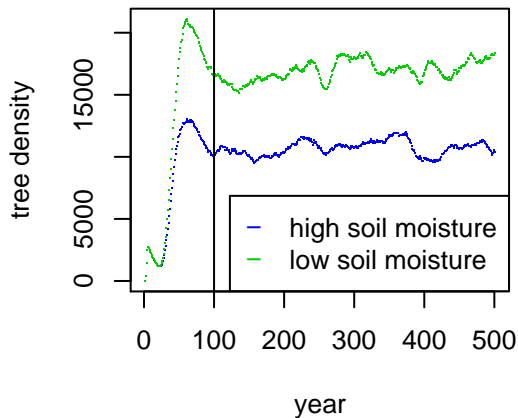

### Time Series of Adult Tree Density

### Yearly Density as function of input Soil Moisture

### Tree Density at Low Soil Moisture